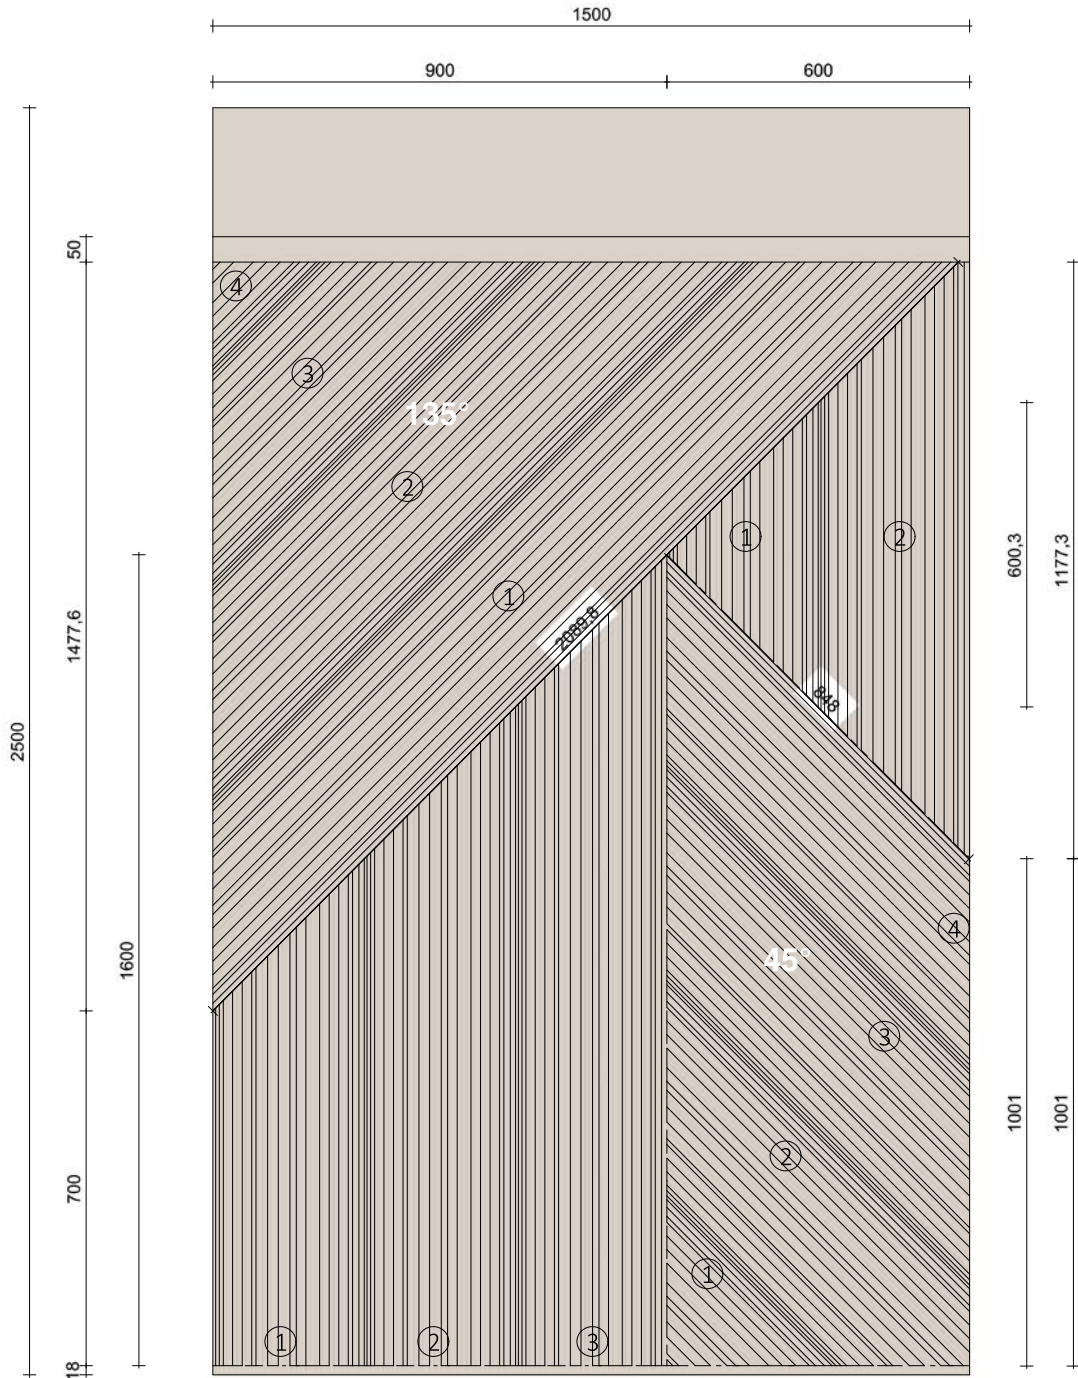

Allegretto

WP4

① **IL5 ARSTYL®**
50 x 50 x 2000 mm
ART. NR.: 3038573

LED Lighting should range between 2700K and 3000K.

② **ALLEGRETTO ARSTYL®**
300 x 2000 x 14 mm
ART. NR.: 3055876

③ **FL15 WALLSTYL®**
18 x 10 x 2000 mm
ART. NR.: 3055756

● NCS S 4502-Y50R

Alternative colour

● NCS S 1502-Y

● NCS S 7502-G