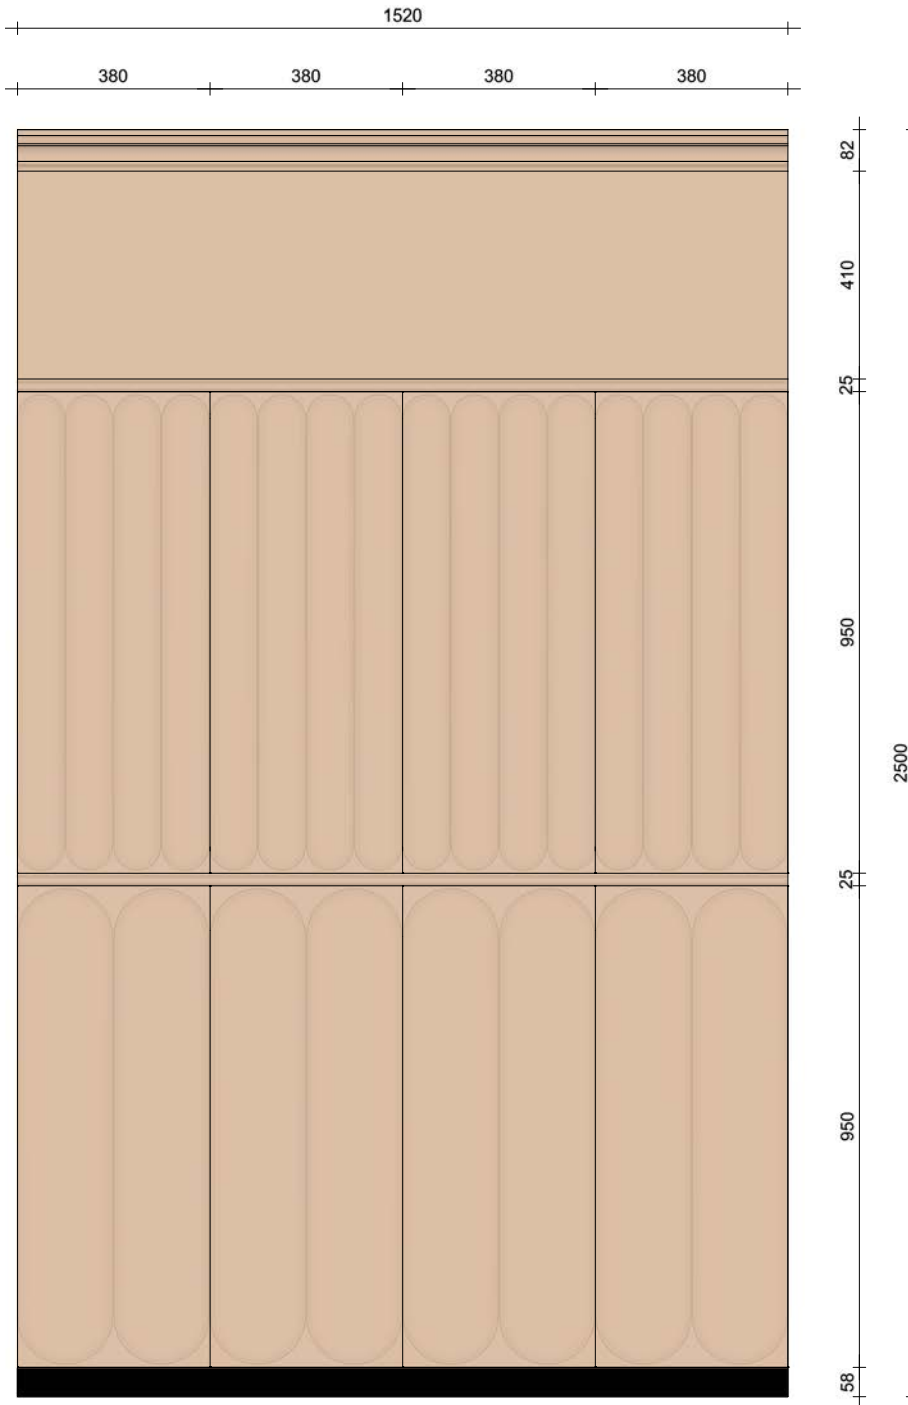

Arc S & Arc L

WP6

- ① **Z19 ARSTYL®**
  79 x 79 x 2000 mm
  ART. NR.: 3000627
- ② **WL13 WALLSTYL®**
  24 x 14,5 x 2000 mm
  ART. NR.: 3053335
- ③ **ARC S ARSTYL®**
  380 x 950 x 14,5 mm
  ART. NR.: 3053278

- ④ **ARC L ARSTYL®**
  380 x 950 x 14,5 mm
  ART. NR.: 3053279
- ⑤ **FT2 BLACK WALLSTYL®**
  58 x 13 x 2000 mm
  ART. NR.: 3051246

NCS S 1510-Y70R

Alternative colours

NCS S 2010-G

NCS S 5020-G