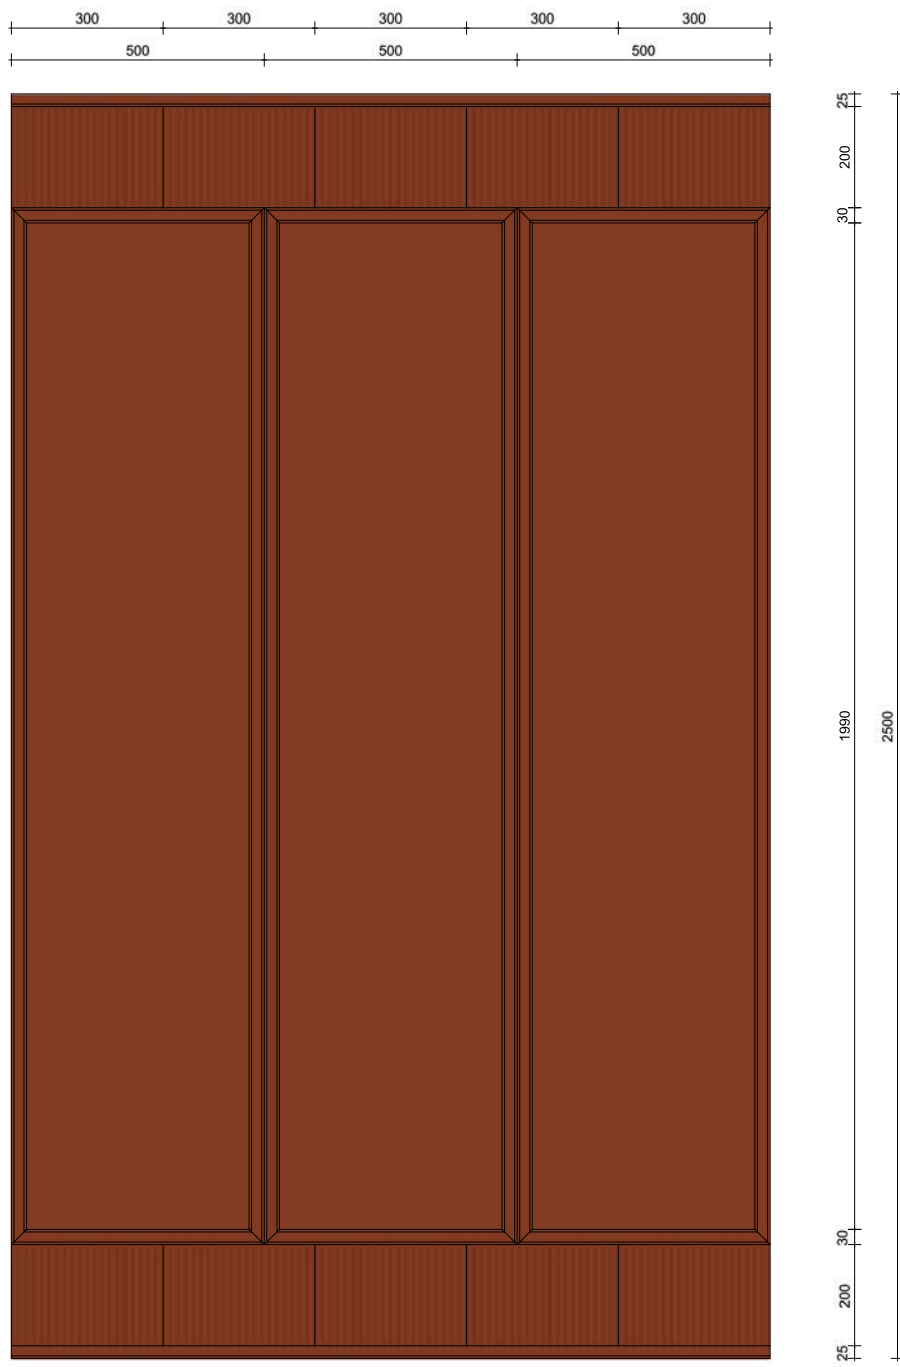

Canelé S & WL10

WP18

- ① **FL11 WALLSTYL®**
  25 x 14,5 x 2000 mm
  ART. NR.:3050630
- ② **CANELÉ S ARSTYL®**
  300 x 2000 x 14,5 mm
  ART. NR.: 3050635
- ③ **WL10 WALLSTYL®**
  30 x 14,5 x 2000 mm
  ART. NR.:3050631

NCS S 5040-Y70R

Alternative colours

NCS S 4010-G30Y

NCS S 2010-Y10R