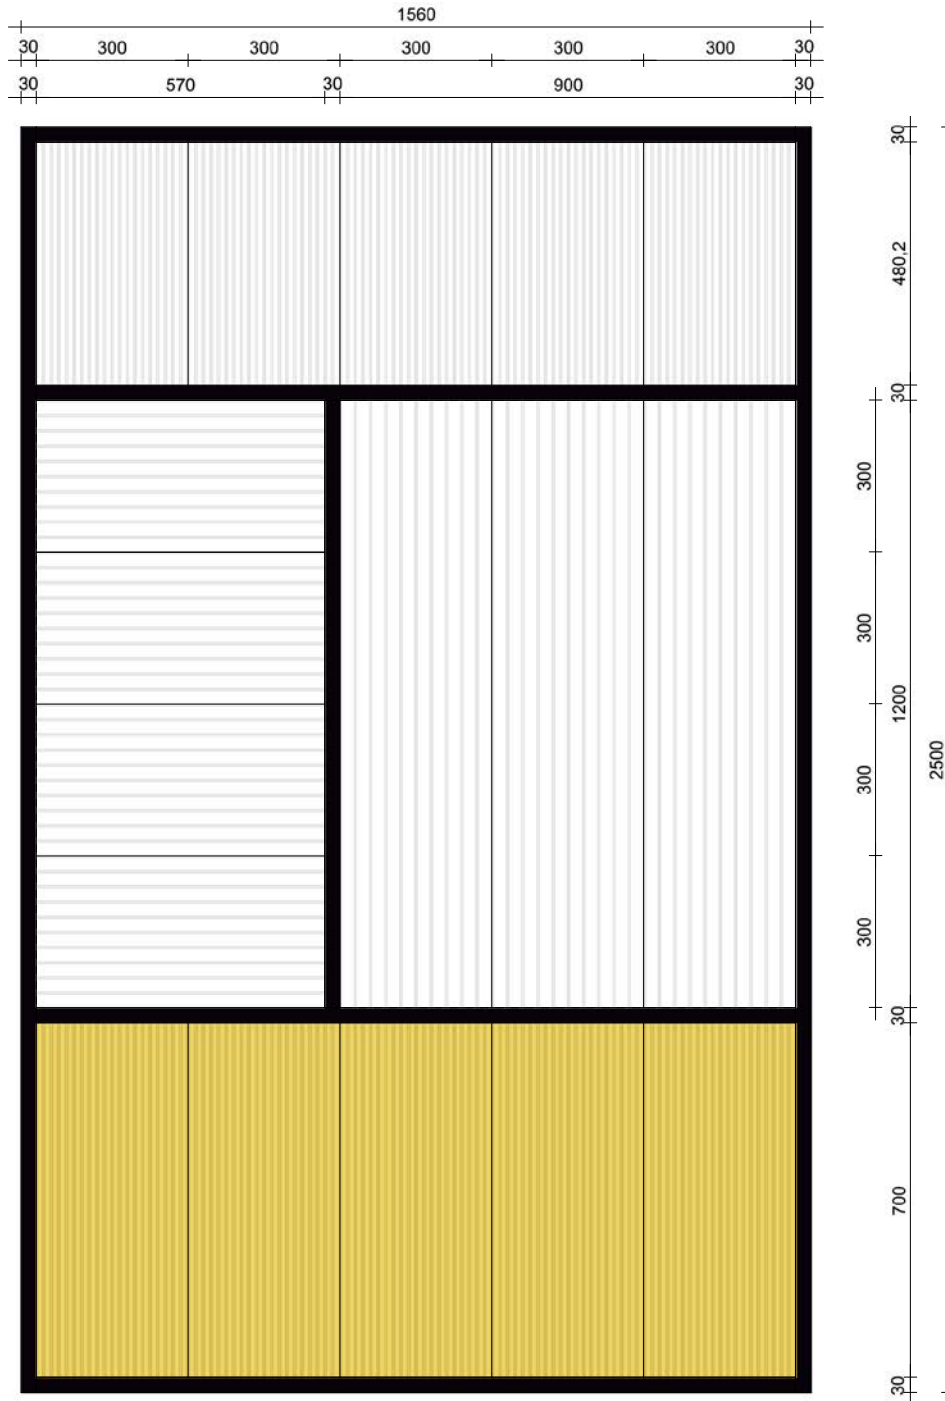

Canelé S & Canelé L

WP16

- ① **WL10 WALLSTYL®**
  30 x 14,5 x 2000 mm
  ART. NR.:3050631
- ② **CANELÉ S ARSTYL®**
  300 x 2000 x 14,5 mm
  ART. NR.: 3050635
- ③ **CANELÉ L ARSTYL®**
  300 x 2000 x 14,5 mm
  ART. NR.: 3050636

● NCS S 2502-B

● NCS S 1060-Y

Alternative colour

● NCS S 3060-R90B