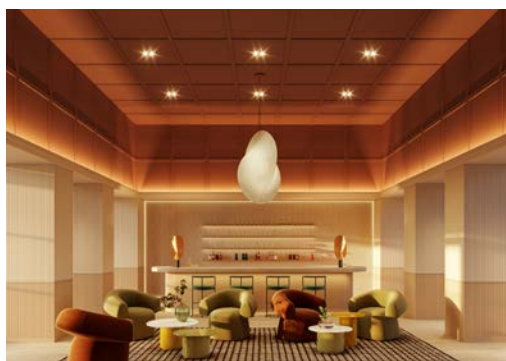

Canelé S & Canelé L

WP17