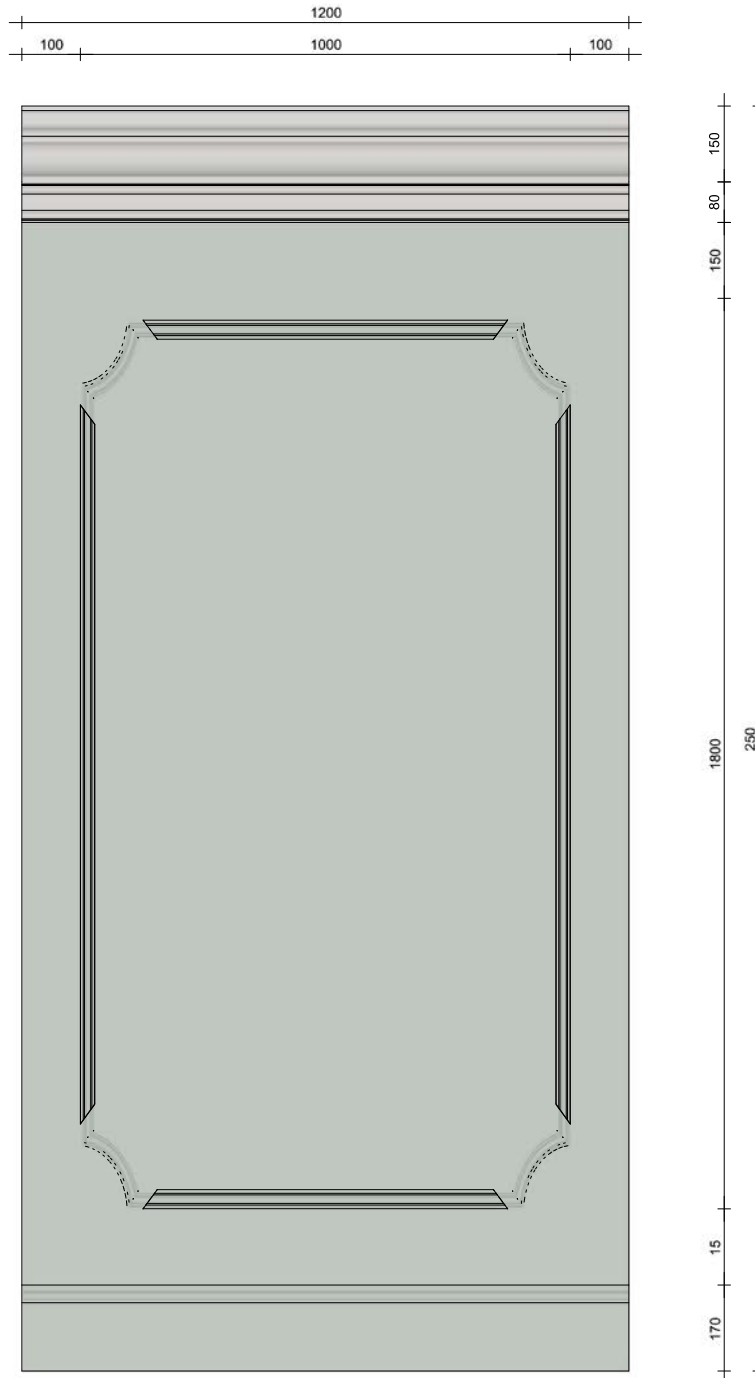

Alternative colours

● NCS S 5010-Y10R

● NCS S 1002-Y

TL, Z1550, Z10, Z102, FL17

PM1

TL, Z1550, Z10, Z102, FL17

PM1

① **TL NOMASTYL®**
150 x 150 x 2000 mm
ART. NR.: 3000422