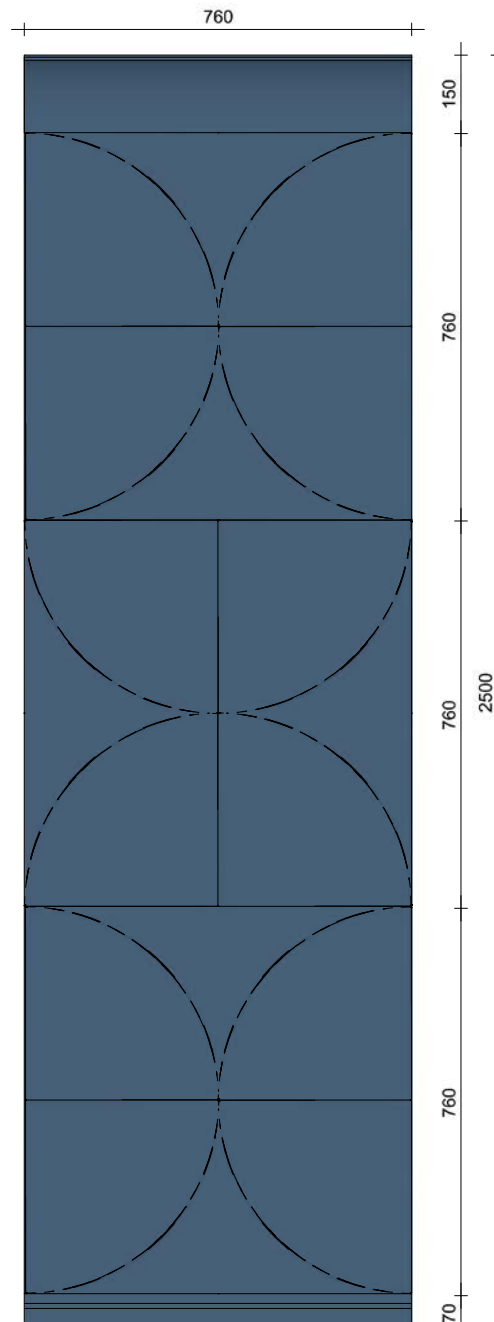

● NCS S 3560-R

Alternative colour

● NCS S 7010-R90B

Curve

WP24

Curve

WP24

① **AD24 ARSTYL®**
148 x 148 x 2000 mm
ART. NR.: 3041265