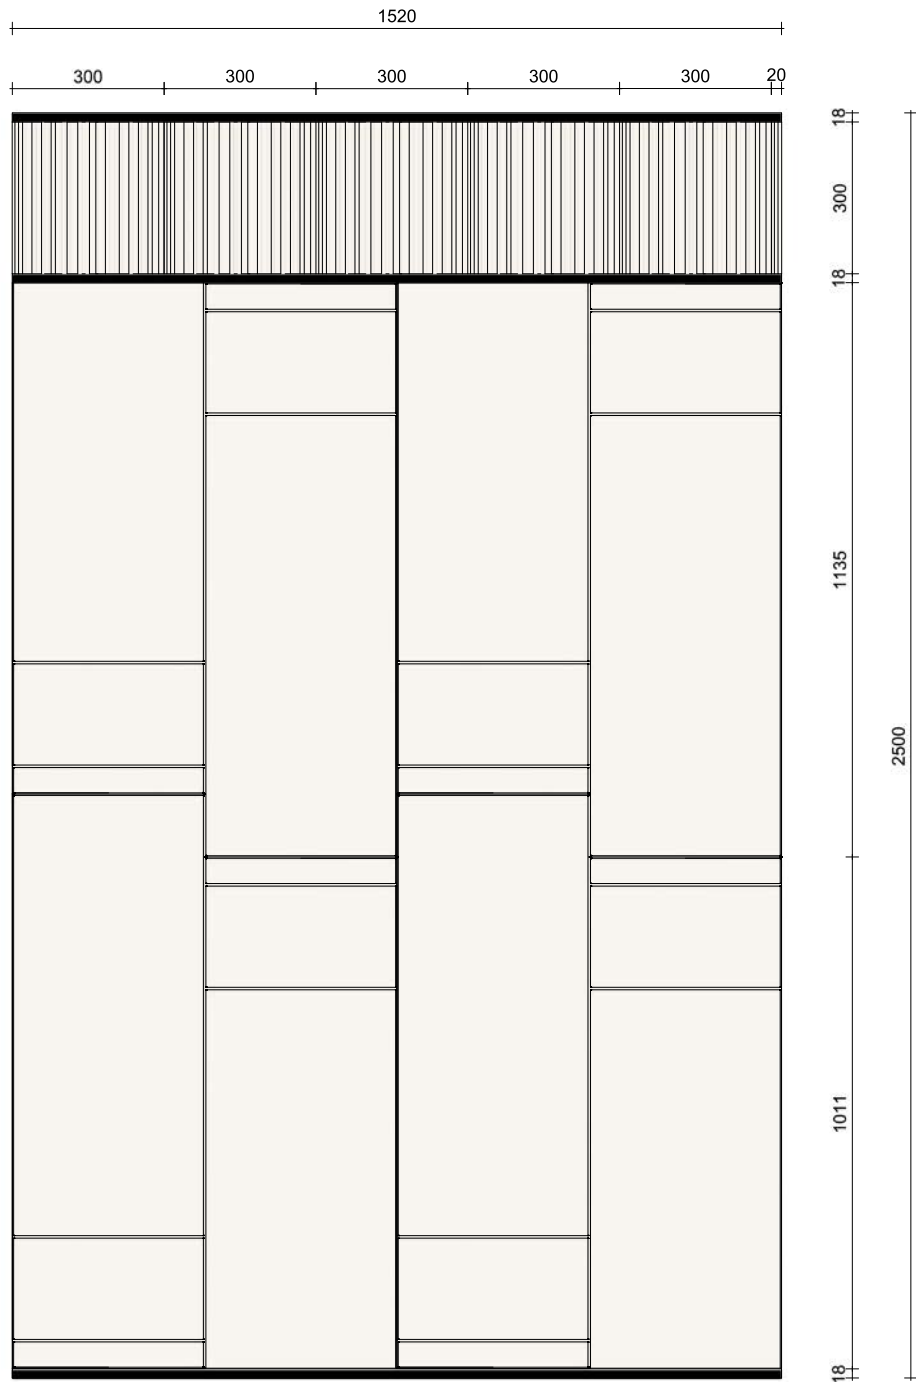

Scuretto & Allegretto

WP33

① **FL15 WALLSTYL®**
18 x 10 x 2000 mm
ART. NR.: 3055756

② **ALLEGRETTO ARSTYL®**
300 x 2000 x 14 mm
ART. NR.: 3055876

③ **SCURETTO ARSTYL®**
380 x 1135 x 14,5 mm
ART. NR.: 3050634

● NCS S 1002-Y

Alternative colours

● NCS S 3005-Y20R

● NCS S 5010-Y10R