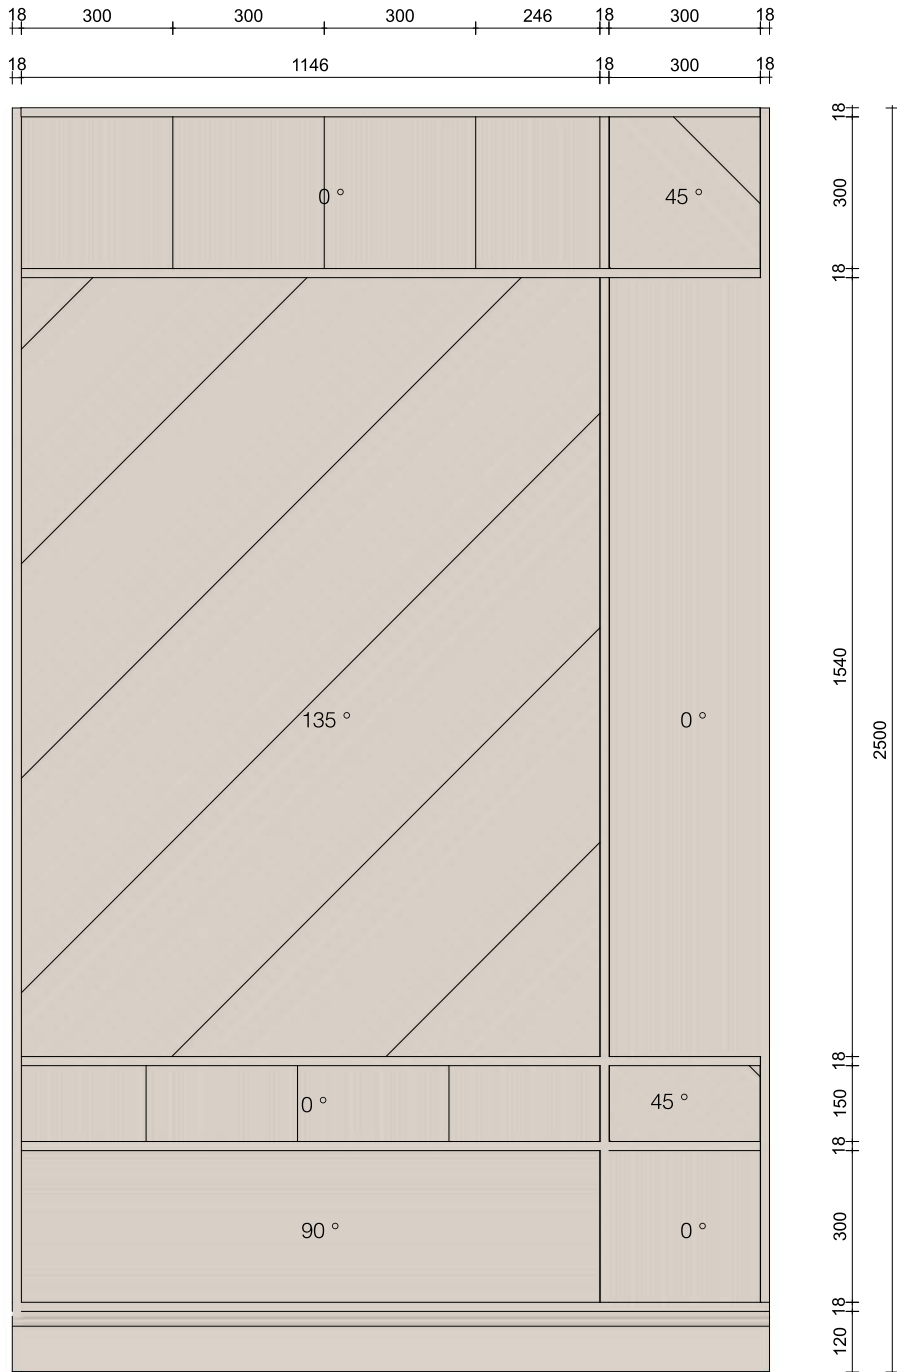

Calando

WP13

- ① **FL15 WALLSTYL®**
  18 x 10 x 2000 mm
  ART. NR.: 3055756
- ② **CALANDO ARSTYL®**
  300 x 2000 x 13 mm
  ART. NR.: 3055877
- ③ **FL2 WALLSTYL®**
  120 x 15 x 2000 mm
  ART. NR.: 3013706

● NCS S 1505-Y40R

Alternative colour

● NCS S 5005-Y20R