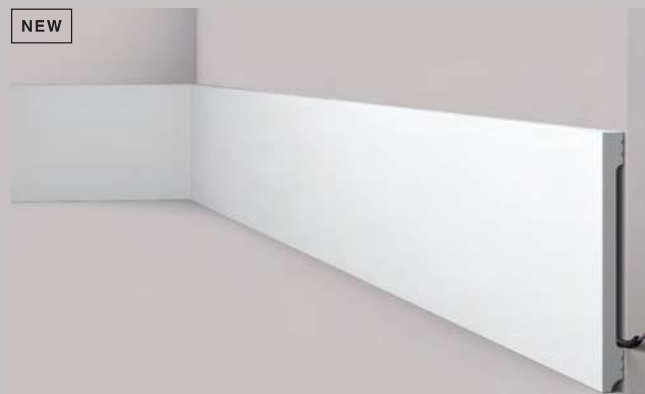

NEW

FD20S WALLSTYL®

200 x 18 x 2000 mm

ART.NR. 3038155
EAN 5412938981576

* Visible side not primed / Widoczna część profilu nie jest zagruntowana / Widoczna český profil odmítá žert zagruntovanu / Лицевая сторона, не грунтована